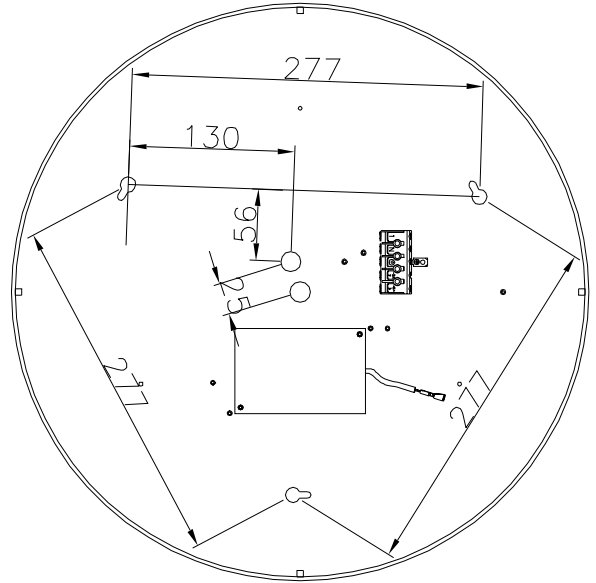

DC Light ApS
 Handverkerbyen 10
 DK-2670 Greve
 Denmark

Campus D500 LED Ceiling

EN60598/CEM2001/108/CE

Power: 230V~50Hz
 IK08-IP44
 Temp: -20° c/50° c
 Socket: LED-Platta
 Lightsource: LED 34W
 PMMA Diffuser/ALU House

Note: Kelvin change switch is placed inside the luminaire, on the LED plate.
 Disconnect the power before operation.
 Settings are 3000K/3500K/4000K, factory setting is 3000K.

Option -No Up Light:

- A: Remove paper from rubber ring
- B: Open the diffuser frame and put the rubber ring glowed side to top of the opal edge
- C: Close the diffuser frame to the body