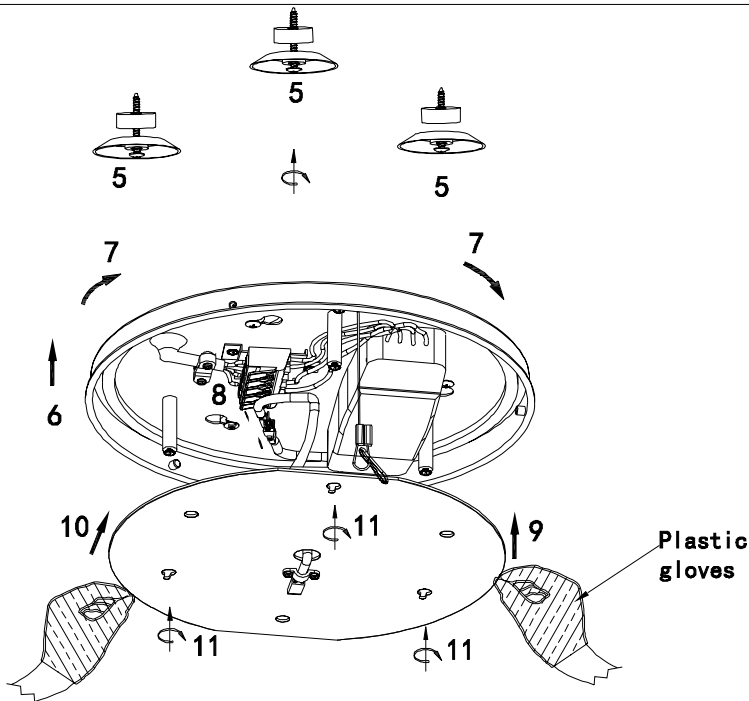

DC Light ApS
 Handverkerbyen 10
 DK-2670 Greve
 Denmark

Campus D500 LED Ceiling

EN60598/CEM2001/108/CE

Power: 230V~50Hz
 IK08-IP44
 Temp: -20° c/50° c
 Socket: LED-Platta
 Lightsource: LED 34W
 PMMA Diffuser/ALU House

Note: Kelvin change switch is placed inside the luminaire, on the LED plate.
 Disconnect the power before operation.
 Settings are 3000K/3500K/4000K, factory setting is 3000K.

Option -No Up Light:

- A: Remove paper from rubber ring
- B: Open the diffuser frame and put the rubber ring glowed side to top of the opal edge
- C: Close the diffuser frame to the body