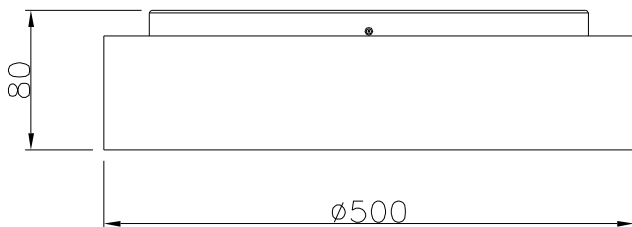

DC Light ApS
 Handverkerbyen 10
 DK-2670 Greve
 Denmark

Campus D500 LED Ceiling

EN60598/CEM2001/108/CE

Power: 230V~50Hz
 IK08-IP44
 Temp: -20° c/50° c
 Socket: LED-Platta
 Lightsource: LED 34W
 PMMA Diffuser/ALU House

Note: Kelvin change switch is placed inside the luminaire, on the LED plate.
 Disconnect the power before operation.
 Settings are 3000K/3500K/4000K, factory setting is 3000K.

Option -No Up Light:

- A: Remove paper from rubber ring
- B: Open the diffuser frame and put the rubber ring glowed side to top of the opal edge
- C: Close the diffuser frame to the body