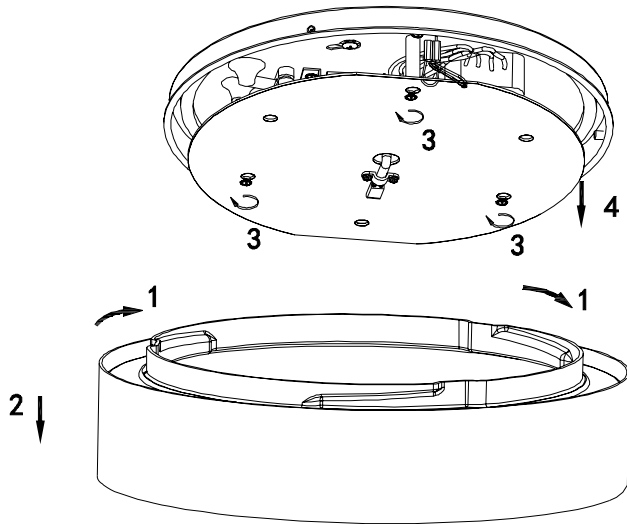

DC Light ApS
 Handverkerbyen 10
 DK-2670 Greve
 Denmark

Campus D500 LED Ceiling

EN60598/CEM2001/108/CE

Power: 230V~50Hz
 IK08-IP44
 Temp: -20° c/50° c
 Socket: LED-Platta
 Lightsource: LED 34W
 PMMA Diffuser/ALU House

Note: Kelvin change switch is placed inside the luminaire, on the LED plate.
 Disconnect the power before operation.
 Settings are 3000K/3500K/4000K, factory setting is 3000K.

Option -No Up Light:

- A: Remove paper from rubber ring
- B: Open the diffuser frame and put the rubber ring glowed side to top of the opal edge
- C: Close the diffuser frame to the body