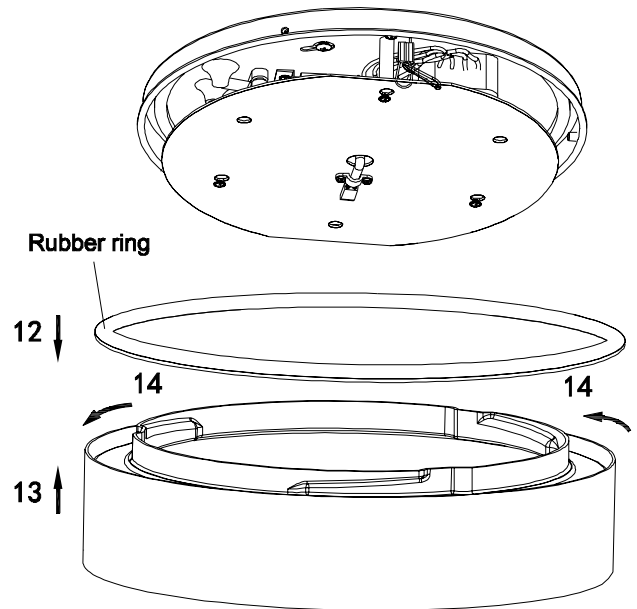

DC Light ApS
 Handverkerbyen 10
 DK-2670 Greve
 Denmark

Campus D500 LED Ceiling

EN60598/CEM2001/108/CE

Power: 230V~50Hz
 IK08-IP44
 Temp: -20° c/50° c
 Socket: LED-Platta
 Lightsource: LED 34W
 PMMA Diffuser/ALU House

Note: Kelvin change switch is placed inside the luminaire, on the LED plate.
 Disconnect the power before operation.
 Settings are 3000K/3500K/4000K, factory setting is 3000K.

Option -No Up Light:

- A: Remove paper from rubber ring
- B: Open the diffuser frame and put the rubber ring glowed side to top of the opal edge
- C: Close the diffuser frame to the body